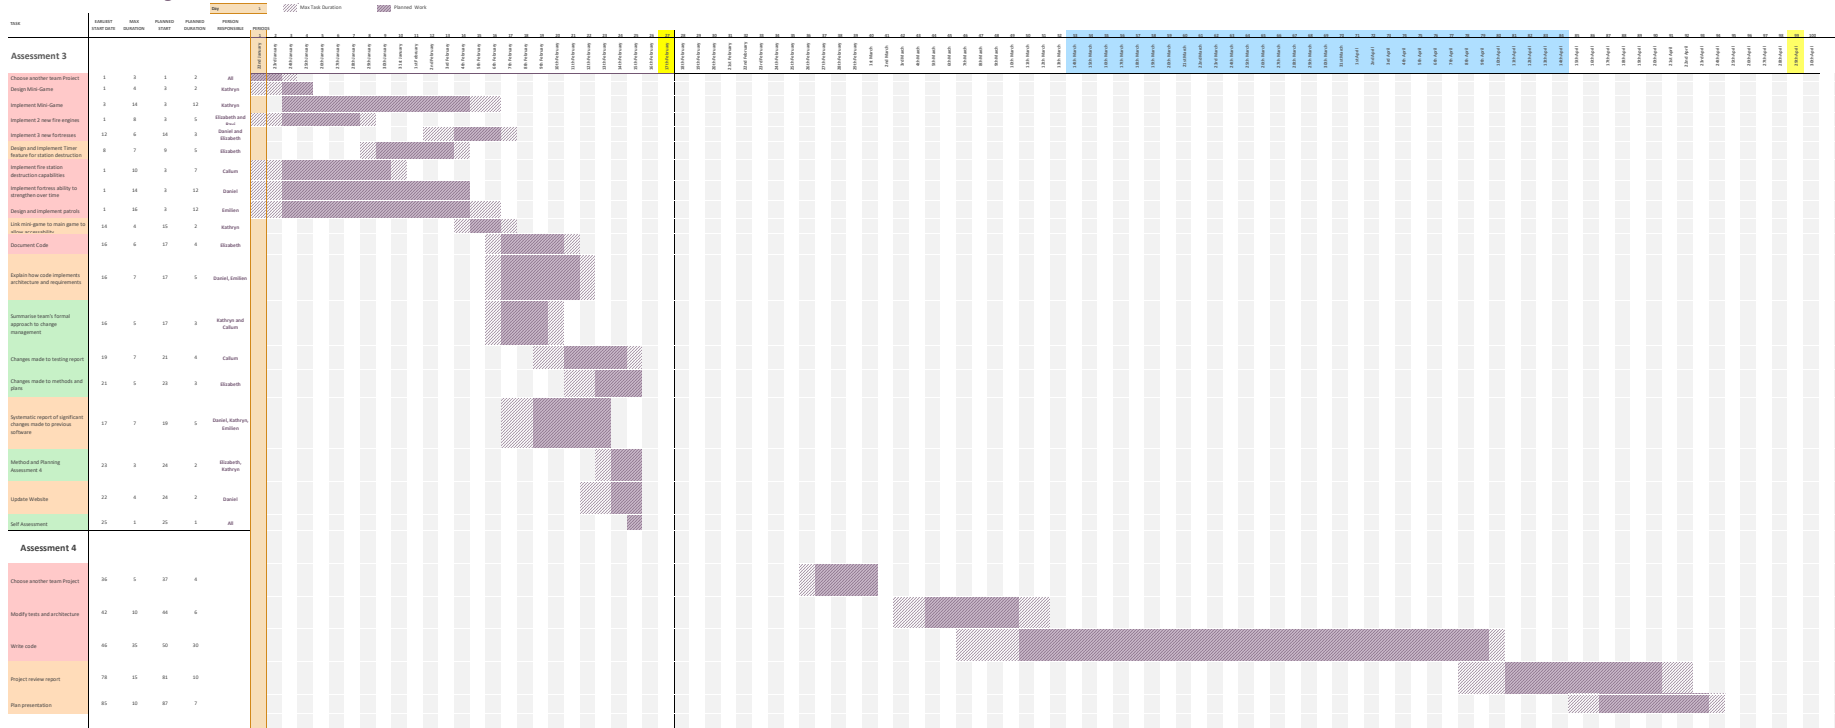

SEPR Assessment 3

- High Priority
- Medium Priority
- Low Priority
- University Holidays
- Deadline